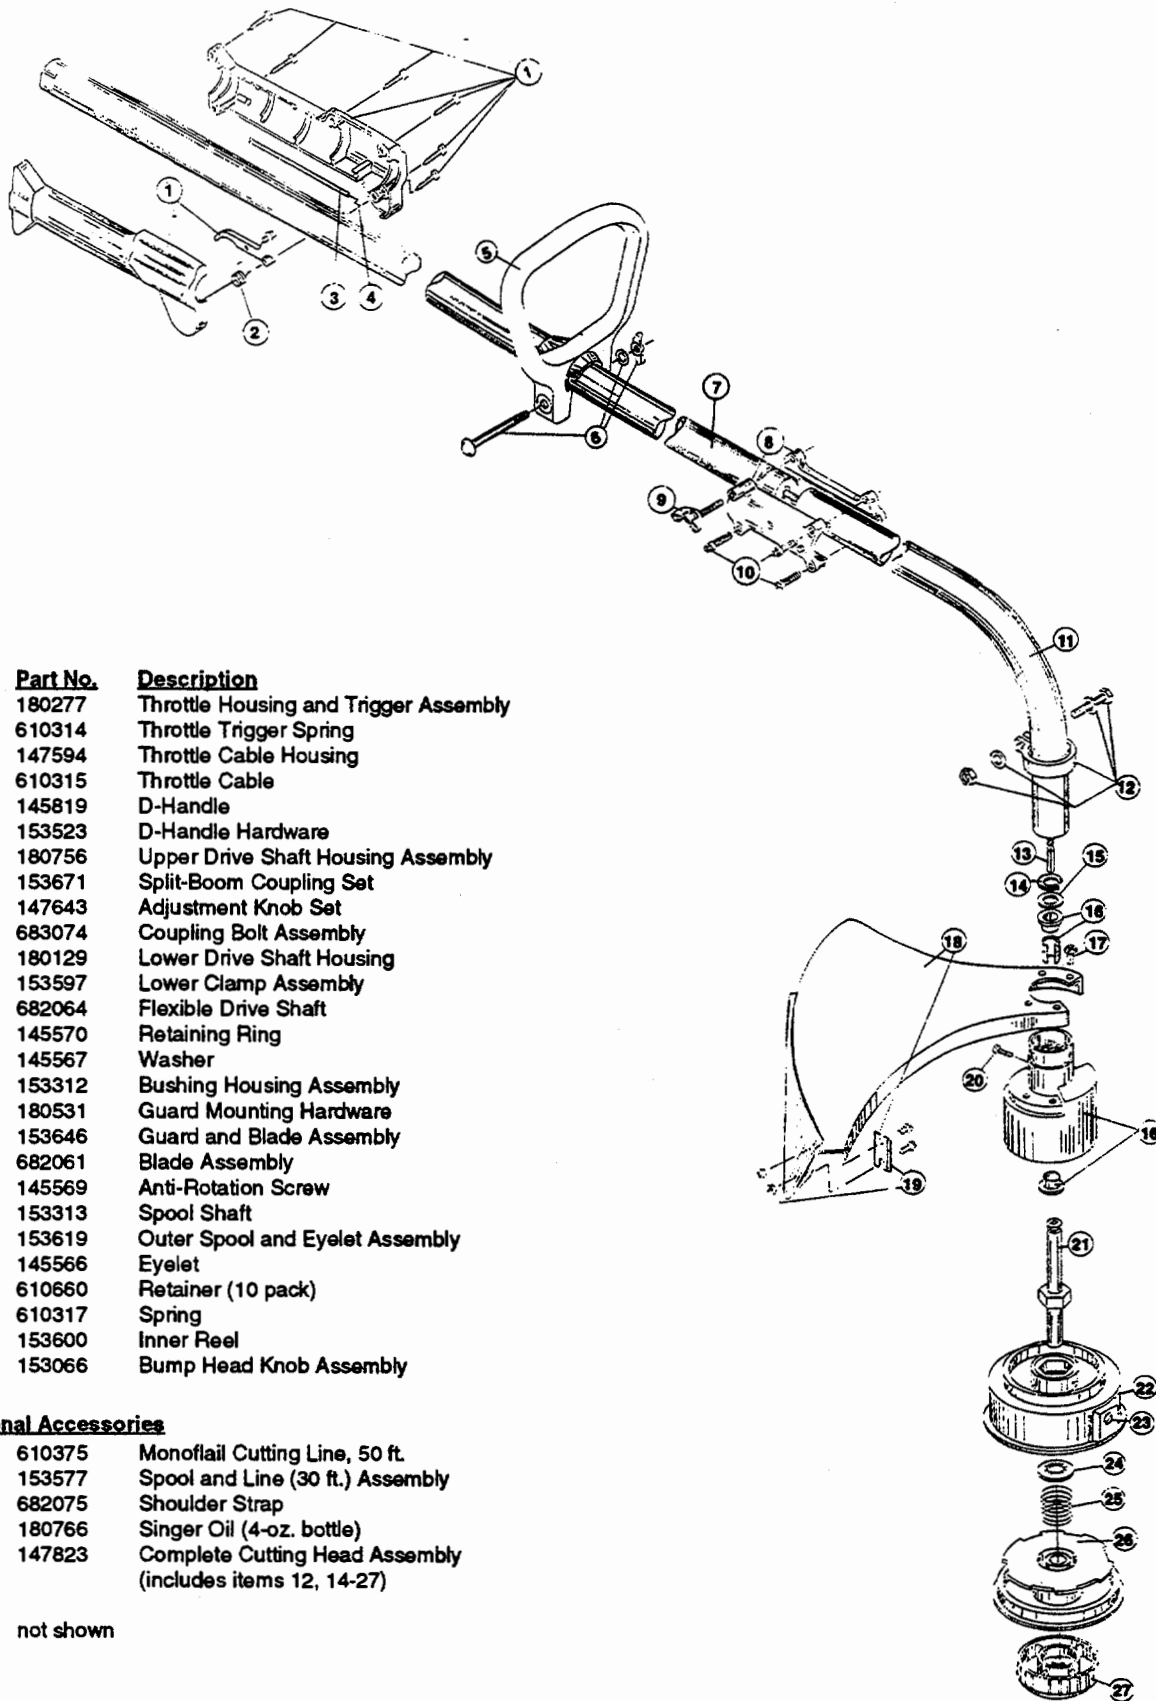

SINGER GTE2818 - BOOM & TRIMMER PARTS

(Serial no. 401000001 and greater)

Item	Part No.	Description
1	180277	Throttle Housing and Trigger Assembly
2	610314	Throttle Trigger Spring
3	147594	Throttle Cable Housing
4	610315	Throttle Cable
5	145819	D-Handle
6	153523	D-Handle Hardware
7	180756	Upper Drive Shaft Housing Assembly
8	153671	Split-Boom Coupling Set
9	147643	Adjustment Knob Set
10	683074	Coupling Bolt Assembly
11	180129	Lower Drive Shaft Housing
12	153597	Lower Clamp Assembly
13	682064	Flexible Drive Shaft
14	145570	Retaining Ring
15	145567	Washer
16	153312	Bushing Housing Assembly
17	180531	Guard Mounting Hardware
18	153646	Guard and Blade Assembly
19	682061	Blade Assembly
20	145569	Anti-Rotation Screw
21	153313	Spool Shaft
22	153619	Outer Spool and Eyelet Assembly
23	145566	Eyelet
24	610660	Retainer (10 pack)
25	610317	Spring
26	153600	Inner Reel
27	153066	Bump Head Knob Assembly

Optional Accessories

- 610375 Monofil Cutting Line, 50 ft.
- 153577 Spool and Line (30 ft.) Assembly
- 682075 Shoulder Strap
- 180766 Singer Oil (4-oz. bottle)
- 147823 Complete Cutting Head Assembly (includes items 12, 14-27)
- not shown