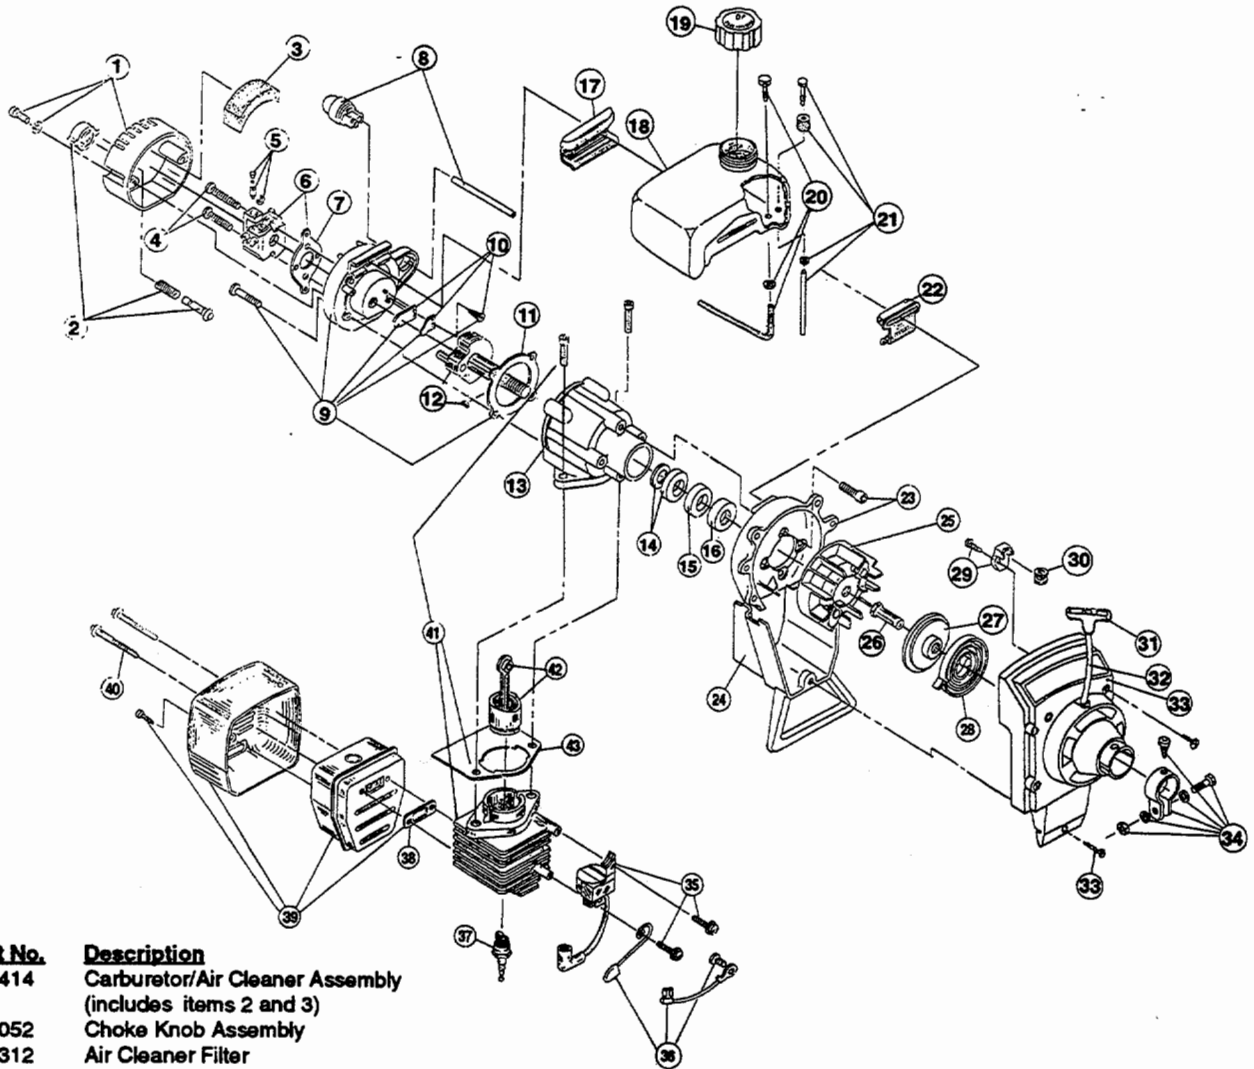

ENGINE PARTS - SINGER GTE2818

(Serial no. 401000001 and greater)

Item	Part No.	Description
1	683414	Carburetor/Air Cleaner Assembly (includes items 2 and 3)
2	682052	Choke Knob Assembly
3	610312	Air Cleaner Filter
4	682505	Carburetor Mounting Screw Assembly
5	682048	Throttle Adjustment Assembly (Walbro)
5	180092	Throttle Adjustment Assembly (Zama)
6	180527	Carburetor Assembly
7	610675	Carburetor Gasket (10 pack)
8	683974	Primer Hose Assembly
9	180033	Carburetor Mount Assembly
10	147573	Reed Assembly
11	612115	Carburetor Mount Gasket (10 pack)
12	180002	Power Shaft Assembly
13	180009	Crankcase Service Assembly (items 12-16)
14	682041	Inner Bearing
15	610309	Seal
16	610308	Outer Bearing
17	612134	Rear Mounting Pad
18	147457	Fuel Tank Assembly (includes items 19-21)
19	180000	Fuel Cap Assembly
20	147290	Return Line Assembly
21	682039	Fuel Line Assembly
22	145308	Front Mounting Pad
23	153520	Shroud Assembly
24	153403	Shroud Extension and Stand
25	153624	Flywheel Assembly
26	610303	Square Drive Nut
27	683856	Recoil Pulley Assembly
28	613102	Recoil Spring
29	153644	Pulley Retainer Assembly
30	611061	Rope Guide